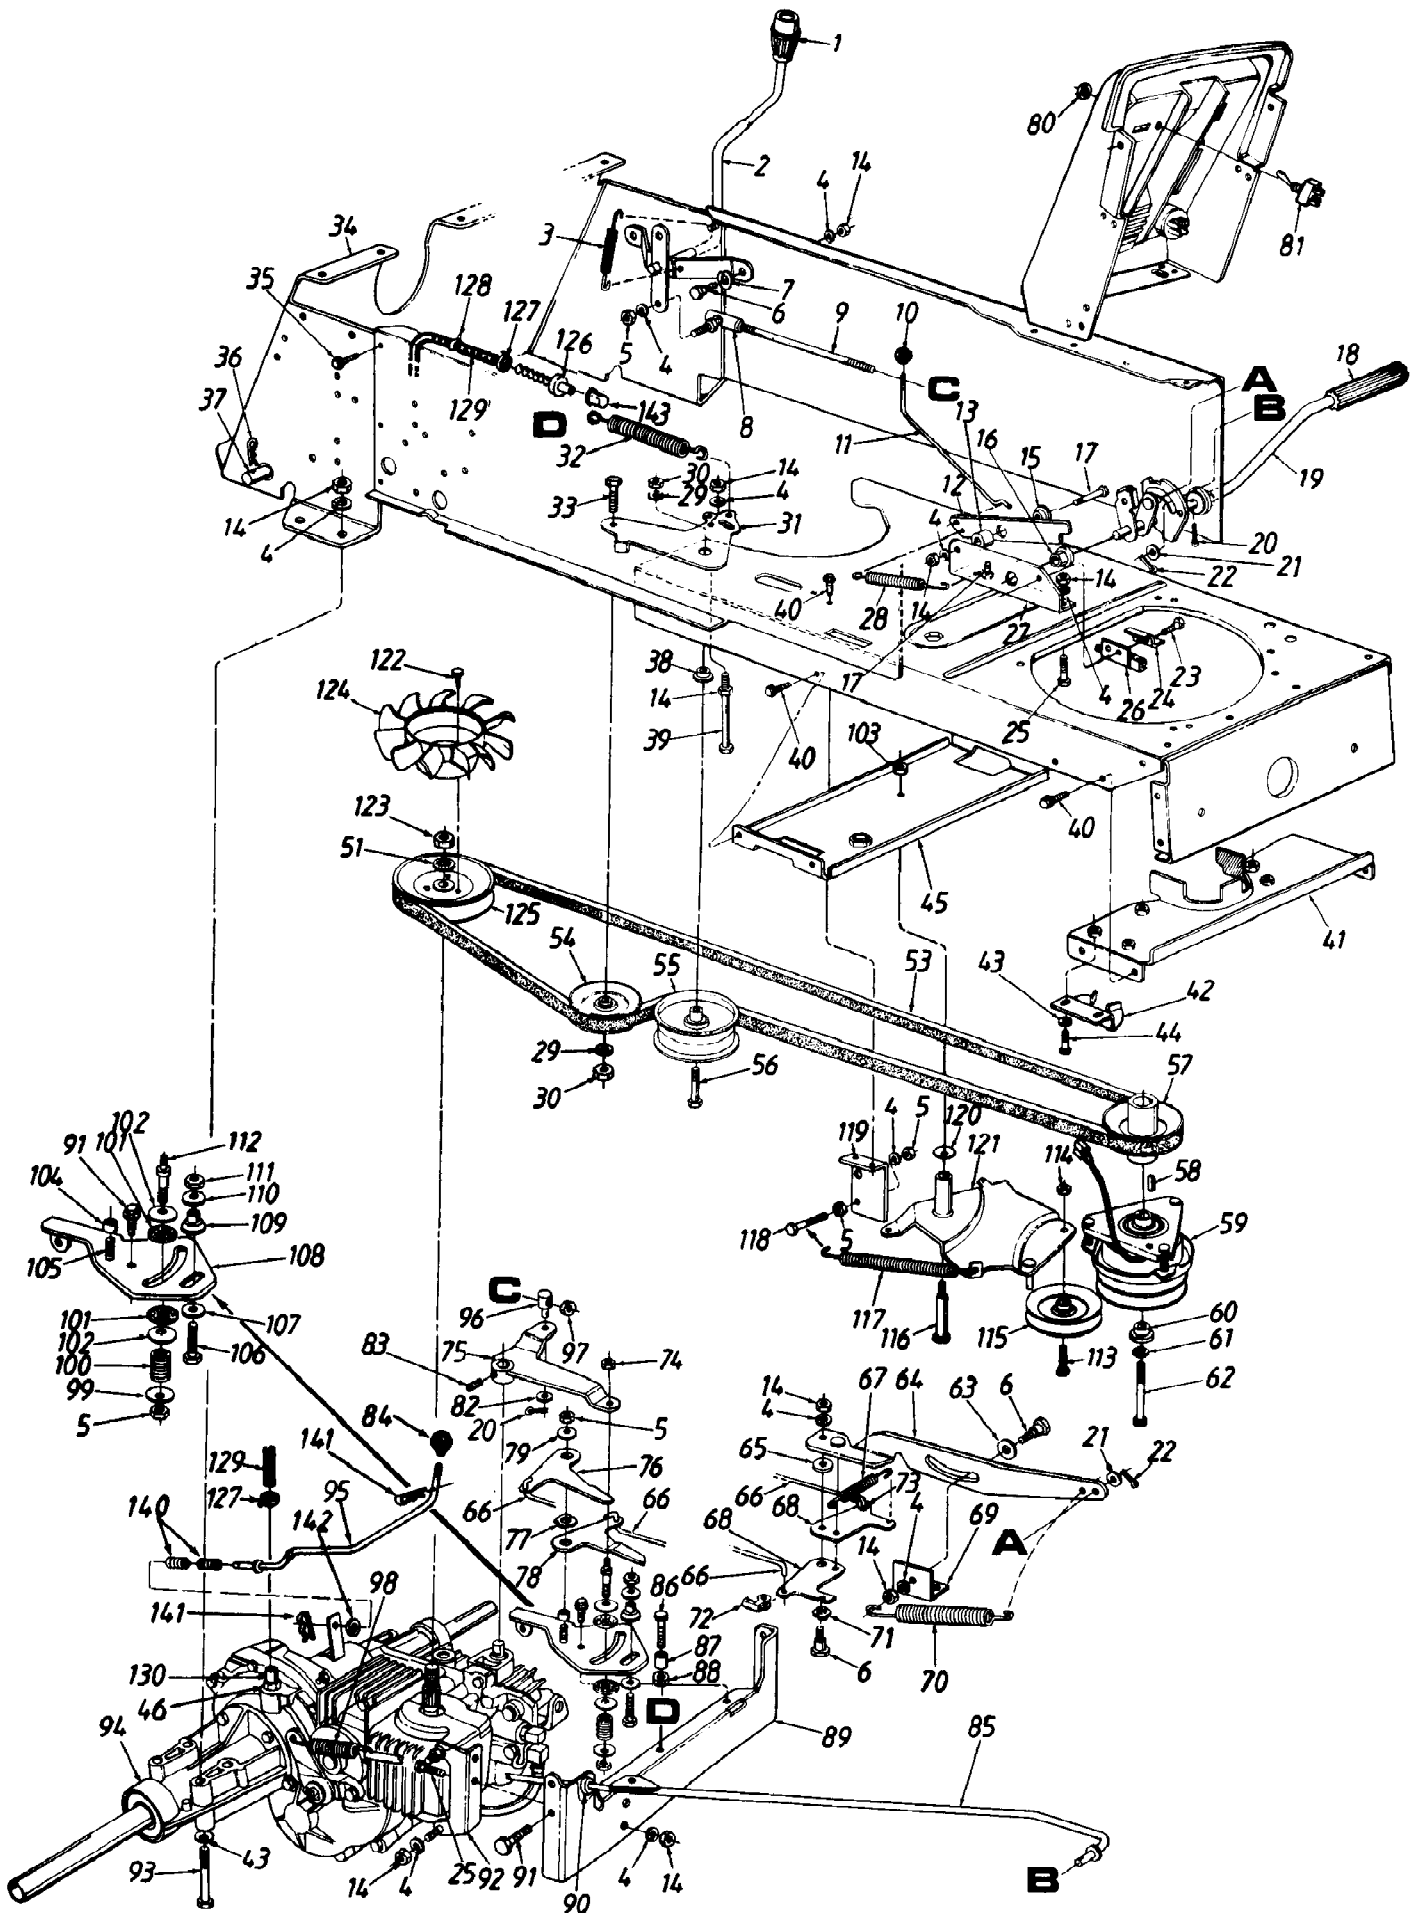

144Z836P190 50" Garden Tractor Hydrostatic GT-205 (1994)
Speed Control Lever And Drive Assembly

Page 17 of 22

Ref #	Part Number	Qty	S/P/F	Description
1	720-0218	1	/P	Shift Knob
2	647-0010	1		Speed Control Lever Ass'y.
3	732-0433	1		Ext. Spring 2.75" Lg.
4	736-0119	1	S/F	L-Wash. 5/16" I.D.
5	712-0123	1	/P/F	Hex Nut 5/16-24 Thd.
6	738-0296	1	S	Shld. Bolt .437" Dia. x .268"
7	736-0141	1	S	Spr. Wash. .445" I.D. x .75" O.D.
8	723-3012	1	S	Ball Joint 5/16-24 Thd.
9	747-0857	1		Speed Selector Adjusting Rod
10	720-0166	1	/P	Ball Knob
11	747-0876	1		Brake Lockout Rod
12	16980	1		Brake Lockout Brkt.
13	750-0214	1		Spacer .34" I.D. x .88" O.D.
14	712-0267	1	S/F	Hex Nut 5/16-18 Thd.
15	748-0234	1	/P	Shld. Spacer .27" Lg.
16	741-0225	1	S	Hex Flange Bearing
17	710-0528	1	/P	Hex Bolt 5/16-18 x 1.25" Lg.
18	735-0196	1	S	Foot Pad
19	17911	1		Foot Pedal Ass'y.
20	714-0111	1	S	Cotter Pin 3/32" Dia. x 1" Lg.
21	736-0275	1	S	FI-Wash. .34" I.D. x .68" O.D.
22	714-0115	1	S	Cotter Pin 1/8" Dia. x 1" Lg.
23	710-0436	1	S	Hex B-Tap Scr. #10 x .62" Lg.
24	17962	1		Switch Plate
25	710-0118	1	S	Hex Bolt 5/16-18 x .75" Lg.
26	725-1657	1	S	Safety Switch (Clutch) Code: N notates a new part (not previously existing).
27	16924A	1	/P	Clutch Ass'y. Mtg. Brkt.
28	732-0395	1	S	Ext. Spring 2.51" Lg.
29	736-0169	1	S/F	L-Wash. 3/8" I.D.
30	712-0798	1	/P/F	Hex Nut 3/8-16 Thd.
31	783-0056	1		Idler Brkt.
32	732-0470	1	S	Ext. Spring 4.75" Lg.
33	710-0344	1	/P	Hex Bolt 3/8-16 x 1.5" Lg.
34	17344A	1		Hitch Plate
35	710-0726	1	/P	Hex Wash. AB-Tap Scr. 5/16 x .75" Lg.
36	714-0147	1		Hitch Pin
37	738-0482	1		Hitch Rod
38	738-0347	1	S	Shld. Spacer .625" I.D.
39	710-0176	1	/P	Hex Bolt 5/16-18 x 2.75" Lg.
40	710-0599	1	/P	Hex Wash. Hd. TT-Tap Scr. 1/4-20 x .5" Lg.
41	17358D	1	S	Belt Guard Brkt. Code: N notates a new part (not previously existing).
42	17418	1	S	Torque Bracket
43	736-0242	1	/P	Bell-Wash. .345" I.O. x .88" O.D.
44	710-3008	1	/P	Hex Cap Scr. 5/16-18 x .75" Lg. (Gr. 5)
45	16888	1	S	Deck Idler Support Brkt.
46	721-0330	1		O-Ring
51		1		UNKNOWN
53	754-0435	1	S	"V" - Belt
54	756-0116	1	S	Idler Pulley
55	756-0515