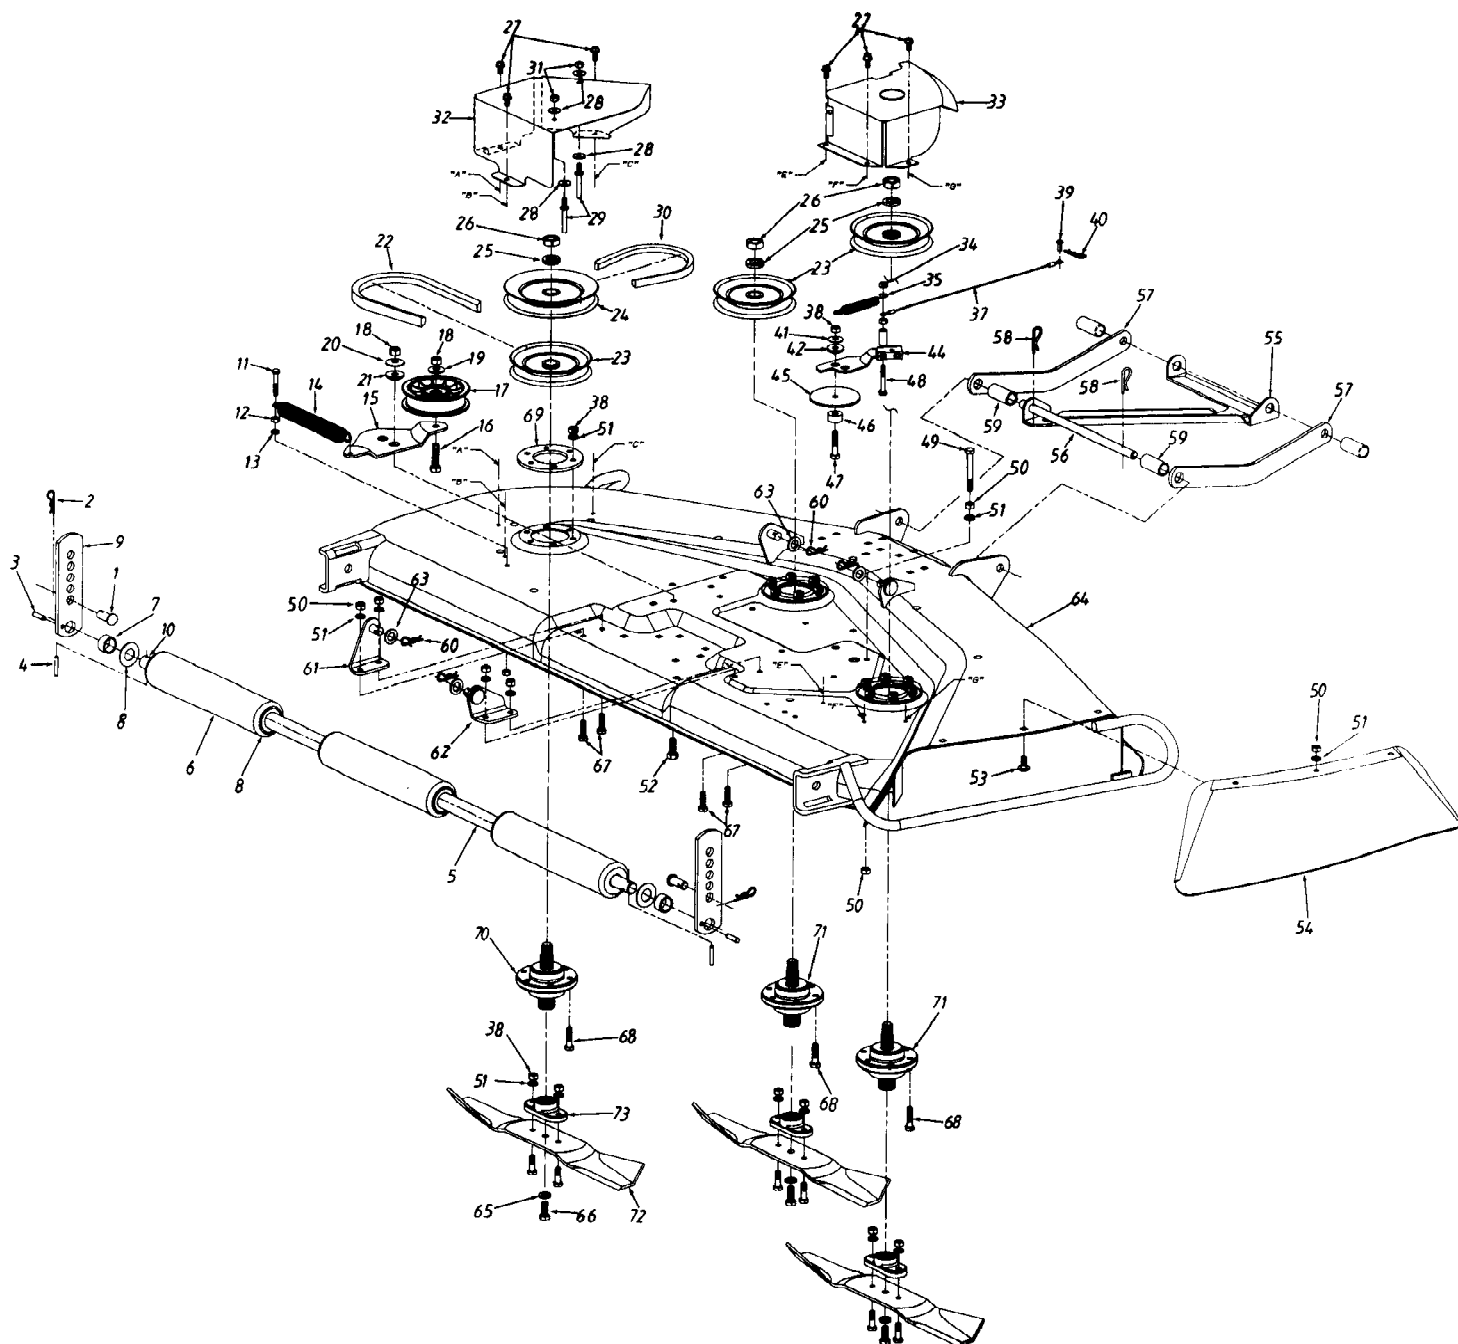

144Z836P190 50" Garden Tractor Hydrostatic GT-205 (1994)
Brake And Spindle Assembly

144Z836P190 50" Garden Tractor Hydrostatic GT-205 (1994)
Brake And Spindle Assembly

Page 2 of 22

Ref #	Part Number	Qty	S/P/F	Description
1	711-0310	1	S	Clevis Pin
2	714-0101	1	S	Hairpin Clip
3	715-0108	1	/P	Spring Pin 1/4" x 1" Lg.
4	715-0246	1	S	Spring Pin 3/16" x 1-1/4" Lg.
5	750-0288	1	S	Spacer .82" I.D.
6	731-0335	1		Deck Roller
7	750-0212	1	S	Spacer .75" I.D.
8	736-0188	1	/P	Fl-Wash. .76" I.D. x 1.5" O.D.
9	12650	1		Height Adjuster
10	738-0295	1		Roller Shaft
11	710-0698	1	/P	Hex Bolt 1/4-28 x 1.5" Lg. (Gr. 5)
12	712-0138	1	S	Hex Nut 1/4-28 Thd.
13	736-0329	1	S	L-Wash. 1/4" I.D.
14	732-0594A	1	S	Ext. Spring 7.33" Lg.
15	783-0139	1	S	Idler Brkt.
16	710-0459	1	S	Hex Bolt 3/8-24 x 1.5" Lg.
17	756-0627	1	S	Idler Pulley
18	712-0241	1	/P	Hex Nut 3/8-24 Thd.
19	736-0105	1	/P	Bell-Wash. 3/8" I.D.
20	736-0331	1	/P	Bell-Wash. .39" I.D. x 1.13" O.D.
21	738-0347	1	S	Shld. Spacer .625" I.D.
22	754-0291A	1	S	"V" - Belt
23	756-0519	1	/P	Deck Pulley
24	756-0604	1		Upper Deck Pulley
25	736-0158	1	S	L-Wash. 5/8" 1.0.
26	712-0318	1	/P	Hex Jam Nut 5/8-18 Thd.
27	710-0599	1	/P	Hex Wash. Hd. Scr. 1/4-20 x .5" Lg.
28	736-0270	1	/P	Bell-Wash. 1/4" I.D.
29	711-0747	1	S	Belt Guard Pin
30	754-0364	1	S	"V" - Belt
31	712-0287	1	S	Hex Nut 1/4-20 Thd.
32	783-0131	1		Belt Guard - L.H.
33	783-0130	1		Belt Guard - R.H.
34	712-0117	1	S	Hex L-Nut 1/4-28 Thd.
35	732-0429A	1	S	Ext. Spring 3.97" Lg.
?36	712-0138	1	S	Hex Nut 1/4-28 Thd.
37	727-0295	1		Brake Cable
38	712-0123	1	/P	Hex Nut 5/16-24 Thd.
39	711-0701	1	S	Clevis Pin
40	714-0104	1	S	Hairpin Clip
41	736-0425	1	S	Bell-Wash. .325" I.D.
42	748-0234	1	/P	Shld. Spacer
?43	750-0470	1		Spacer .96" Lg.
44	17116	1	S	Brake Ass'y.
45	736-0416	1		Fl-Wash. 5/16" I.D. x .3" O.D.
46	750-0214	1		Spacer .44" Lg.
47	710-0624	1	/P	Hex Bolt 5/16-24 x 1.5" Lg. (Gr. 5)
48	710-0559	1		Hex Bolt 1/4-28 x 1.75" Lg. (Gr. 5)
49	710-0378	1	/P	Hex Bolt 5/16-18 x 2.5" Lg.
50	712-0267	1	S/F	Hex Nut 5/16-18 Thd.
51	736-0119	1	S/F	L-Wash. 5/16" I.D.
52	710-0152	1	S	Hex Bolt 3/8-24 x 1" Lg.
53	710-0451	1		Hex Bolt 5/16-18 x .75" Lg.