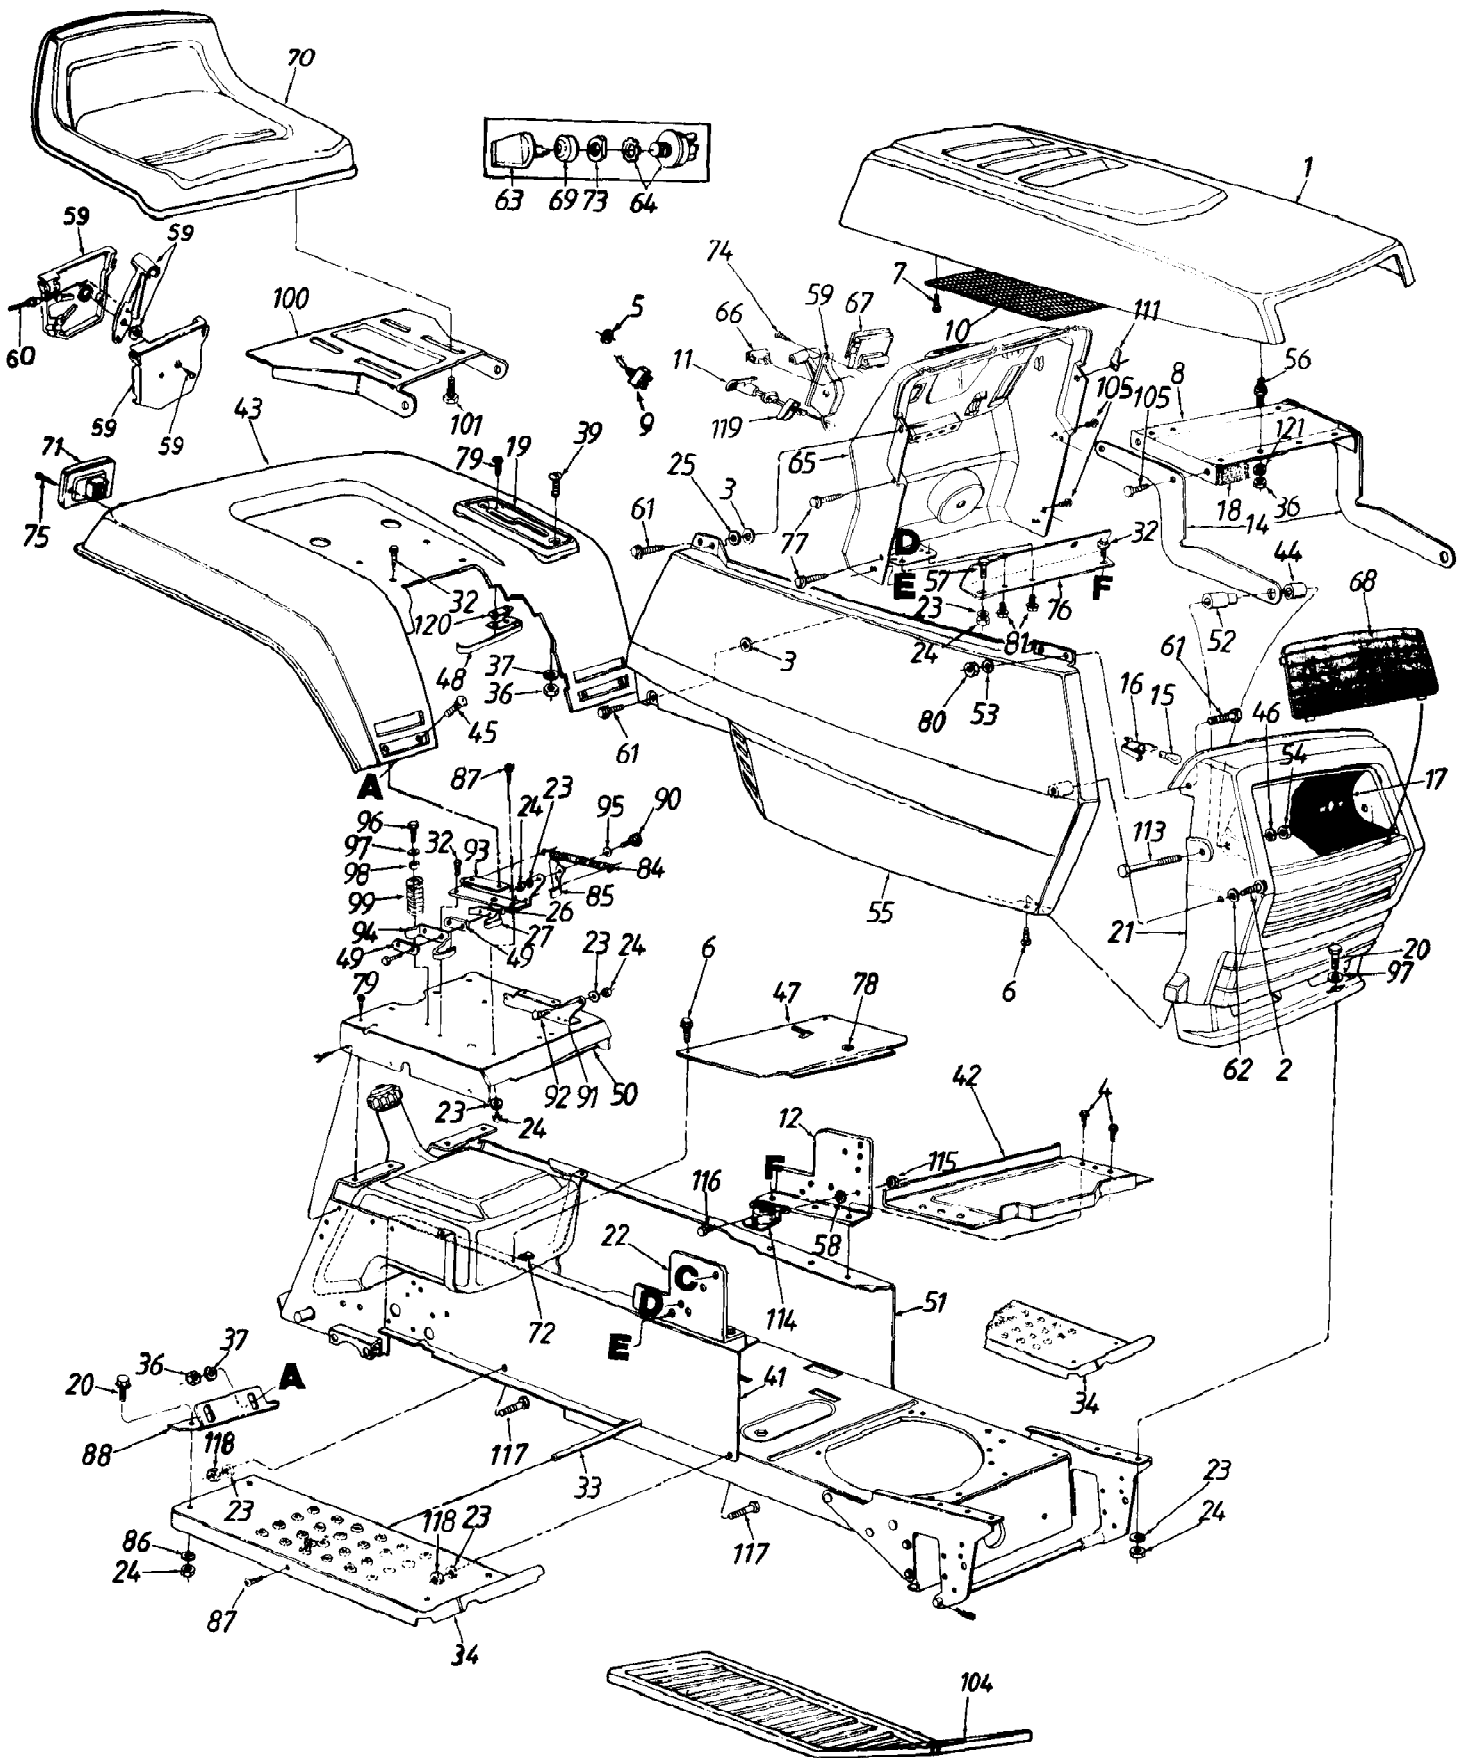

Ref #	Part Number	Qty	S/P/F	Description
1	731-1429	1	S	Hood
2	710-0896	1	/P	Hex Wash. B-Tap Scr. 1/4 x .62" Lg.
3	726-0233	1	/P	Bolt Retainer 1/4" I.D.
4	710-0776A	1	S	Hex AB-Tap Scr. 1/4 x .62" Lg.
5	712-3014	1		Hex Nut 1/2-27 Thd.
6	710-0351	1	/P	Truss Mach. B-Tap Scr. #10 x .5" Lg.
7	710-0200	1		Hex Wash Hd. AB-Tap Scr. #8 x .5" Lg.
8	16903A	1	S	Hood Plate
9	725-0893	1	S	Toggle Switch
10	723-0416	1		Screen
11	746-0614A	1	/P	Choke Control
12	17294	1		Dash Support Brkt. - L.H.
14	16902A	1		Hood Hinge Code: N notates a new part (not previously existing).
15	725-0963	1	S	Lamp
16	725-1649	1	S	Twist Lock - Lamp Socket
17	777-8516	1		Reflector - Headlight
18	722-0199	1		Foam Seal
19	731-1053A	1	S	Speed Control Index Brkt.
20	710-0376	1	/P/F	Hex Bolt 5/16-18 x 1.0" Lg.
21	731-1430	1	S	Grille
22	17293B	1	S	Dash Support Bracket - R.H.
23	736-0119	1	S/F	L-Wash. 5/16" I.D.
24	712-0267	1	S/F	Hex Nut 5/16-18 Thd.
25	736-0176	1	S	FI-Wash. 1/4" I.D. x .93" O.D.
26	726-0278	1		Insulator Boss Plate
27	725-1439	1		Seat Spring Switch
32	710-0726	1	/P	Hex Wash. Hd. AB-Tap Scr. 5/16 x .75" Lg.
33	738-0435	1		Running Board Rod
34	16922	1		Running Board - R.H.
	16921	1		Running Board - L.H.
36	712-0287	1	S/F	Hex Nut 1/4-20 Thd.
37	736-0329	1	S/F	L-Wash. 1/4" I.D.
39	710-0166	1	S	Truss Mach. Scr. 1/4-20 x 1.0 Lg.
41	17360A	1		R.H. Side Frame
42	17635	1	S	Battery Plate
43	17330A	1		Rear Fender
44	750-0755	1		Spacer .33" I.D. x .625" O.D.
45	710-0167	1	/P/F	Carriage Bolt 1/4-20 x .50" Lg.
46	736-0278	1		FI-Wash. .328" I.D. x .68" O.D.
47	17393A	1	S	Transmission Panel
48	725-1643	1		Reverse Safety Switch
49	726-0279	1		Insulator Plate
50	16848C	1	S	Seat Plate
51	17361B	1		L.H. Side Frame
52	750-0754	1		Shld. Spacer .33" I.D.
53	736-0142	1	S	FI-Wash. .281" I.D. x .5" O.D.
54	712-0158	1	S	Hex Cent. L-Nut 5/16-18 Thd.
55	731-1432A	1	S	Side Cover Ass'y. - R.H. Code: N notates a new part (not previously existing).