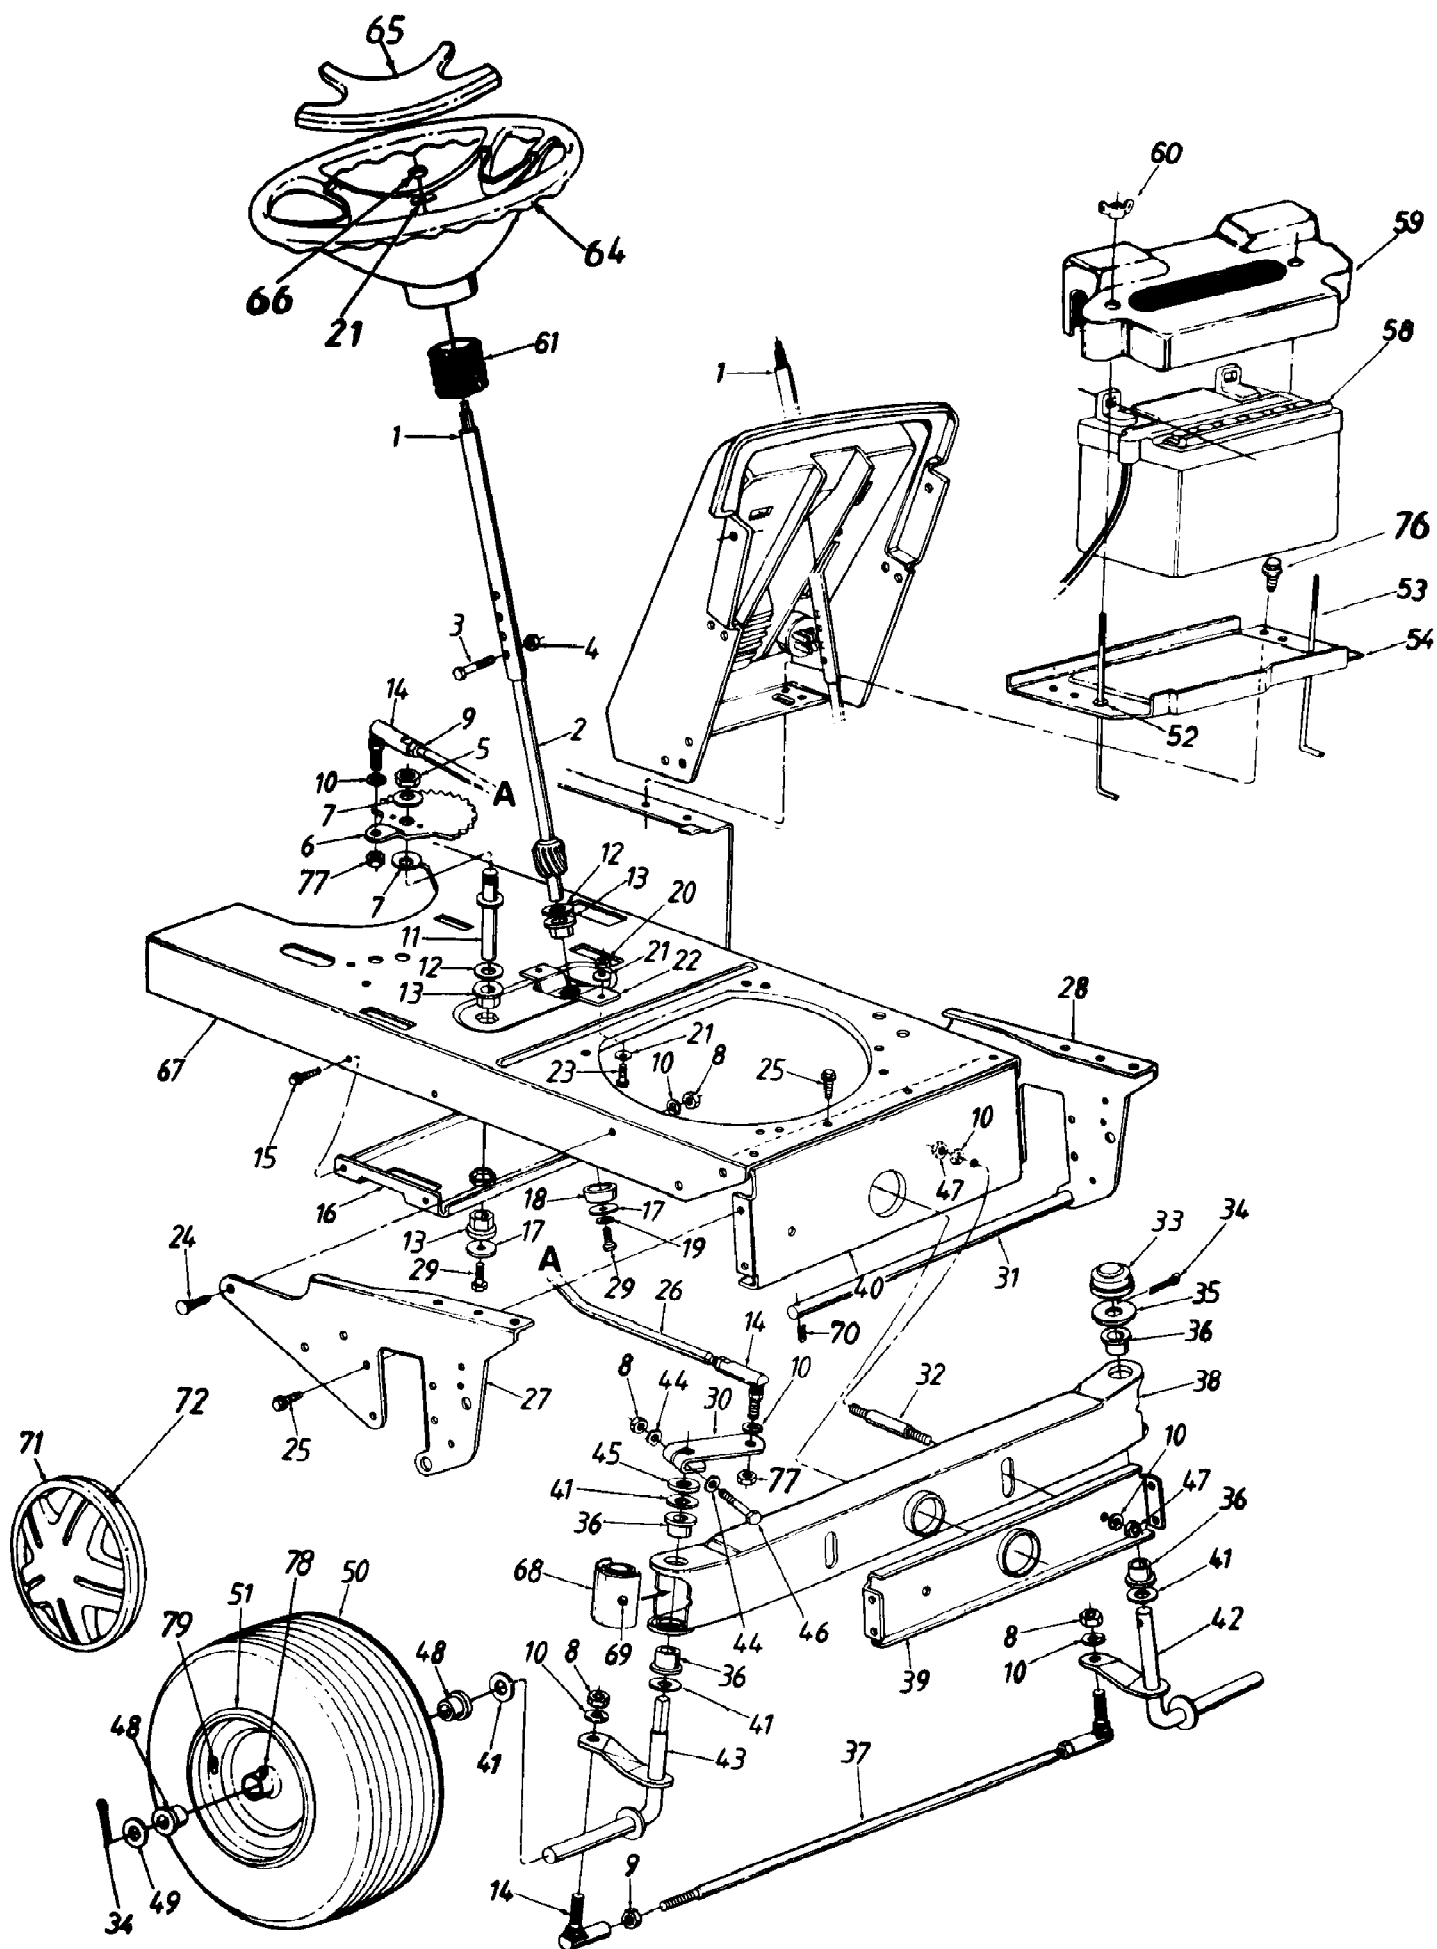

Ref #	Part Number	Qty	S/P/F	Description
1	16512	1		Steering Column Ass'y.
2	738-0763	1	S	Lower Steering Shaft
3	710-0958	1	/P	Hex Bolt 1/4-20 x 1.31" Lg.
4	712-0324	1	/P	Hex L-Nut 1/4-20 Thd.
5	712-0337	1	F	Hex Nut 5/8-18 Thd.
6	717-0943A	1	S	Steering Gear Segment
7	736-0317	1	/P	Bell-Wash. 5/8" I.D. x 1.25" O.D.
8	712-0241	1	/P	Hex Nut 3/8-24 Thd.
9	712-0711	1	/P	Hex Jam Nut 3/8-24 Thd.
10	736-0169	1	S/F	L-Wash. 3/8" I.D.
11	738-0768	1		Steering Gear Segment Shaft
12	736-0187	1	/P	FI-Wash. .64" I.D. x 1.24" O.D.
13	748-0227A	1	S	Hex Flange Brg..63" I.D.
14	723-3018	1	S	Ball Joint Ass'y.
15	710-0599	1	/P	Hex Wash. Hd. TT-Tap Scr. 1/4-20 x .5" Lg.
16	16888A	1	S	Deck Idler Support Brkt. Code: N notates a new part (not previously existing).
17	736-0343	1	/P	FI-Wash. .33" I.D. x 1.25" O.D.
18	750-0532	1	S	Spacer .985" I.D. x 1.25" O.D.
19	736-0119	1	S/F	L-Wash. 5/16" I.D.
20	712-0123	1	/P/F	Hex Nut 5/16-24 Thd.
21	736-0242	1	/P	Bell-Wash. .345" I.D. x .88" O.D.
22	16894	1	S	Bearing Retainer Brkt.
23	710-0157	1	/P	Hex Bolt 5/16-24 x .75" Lg.
24	710-0793	1		Ribbed Neck Bolt 3/8-24 x .8" Lg.
25	710-0604	1	S	Hex Wash. TT-Tap Scr. 5/16-18 x .62" Lg.
26	747-0579	1	S	Steering Drag Link
27	16896A	1		Pivot Bar Side Plate - R.H. Code: N notates a new part (not previously existing).
28	16897A	1		Pivot Bar Side Plate - L.H. Code: N notates a new part (not previously existing).
29	710-0538	1	/P	Hex Bolt 5/16-18 x .62" Lg.
30	683-0061	1	S	Steering Arm Ass'y. Code: N notates a new part (not previously existing).
31	738-0777	1	S	Deck Connecting Rod
32	738-0775	1		Pivot Bar Shld. Bolt 3/8-16 x 5/8" Lg.
33	731-0484A	1	S	Cap
34	714-0121	1	S	Cotter Pin 5/32" Dia.
35	736-0316	1	S	Flat Washer
36	741-0523	1	S	Flange Brg. .757" I.D.
37	747-0721	1		Tie Rod 20.25" Lg.
38	16843	1	S	Pivot Bar Assy.
39	16889	1	S	Pivot Bar Support Brkt. - Front
40	16890	1	S	Pivot Bar Support Brkt. - Rear
41	736-0188	1	/P	FI-Wash. .76" I.D. x 1.49" O.D.
42	16915	1	S	Front Axle Ass'y. - L.H.
43	16914	1	S	Front Axle Ass'y. - R.H.
44	736-0286	1	S	Bowed Washer
45	748-0160	1	S	Spacer .755" I.D. x 1.25" O.D.
46	710-0331	1	/P	Hex Bolt 3/8-24 x 2.25" Lg.
47	712-0798	1		Hex Nut 3/8-24 Thd.