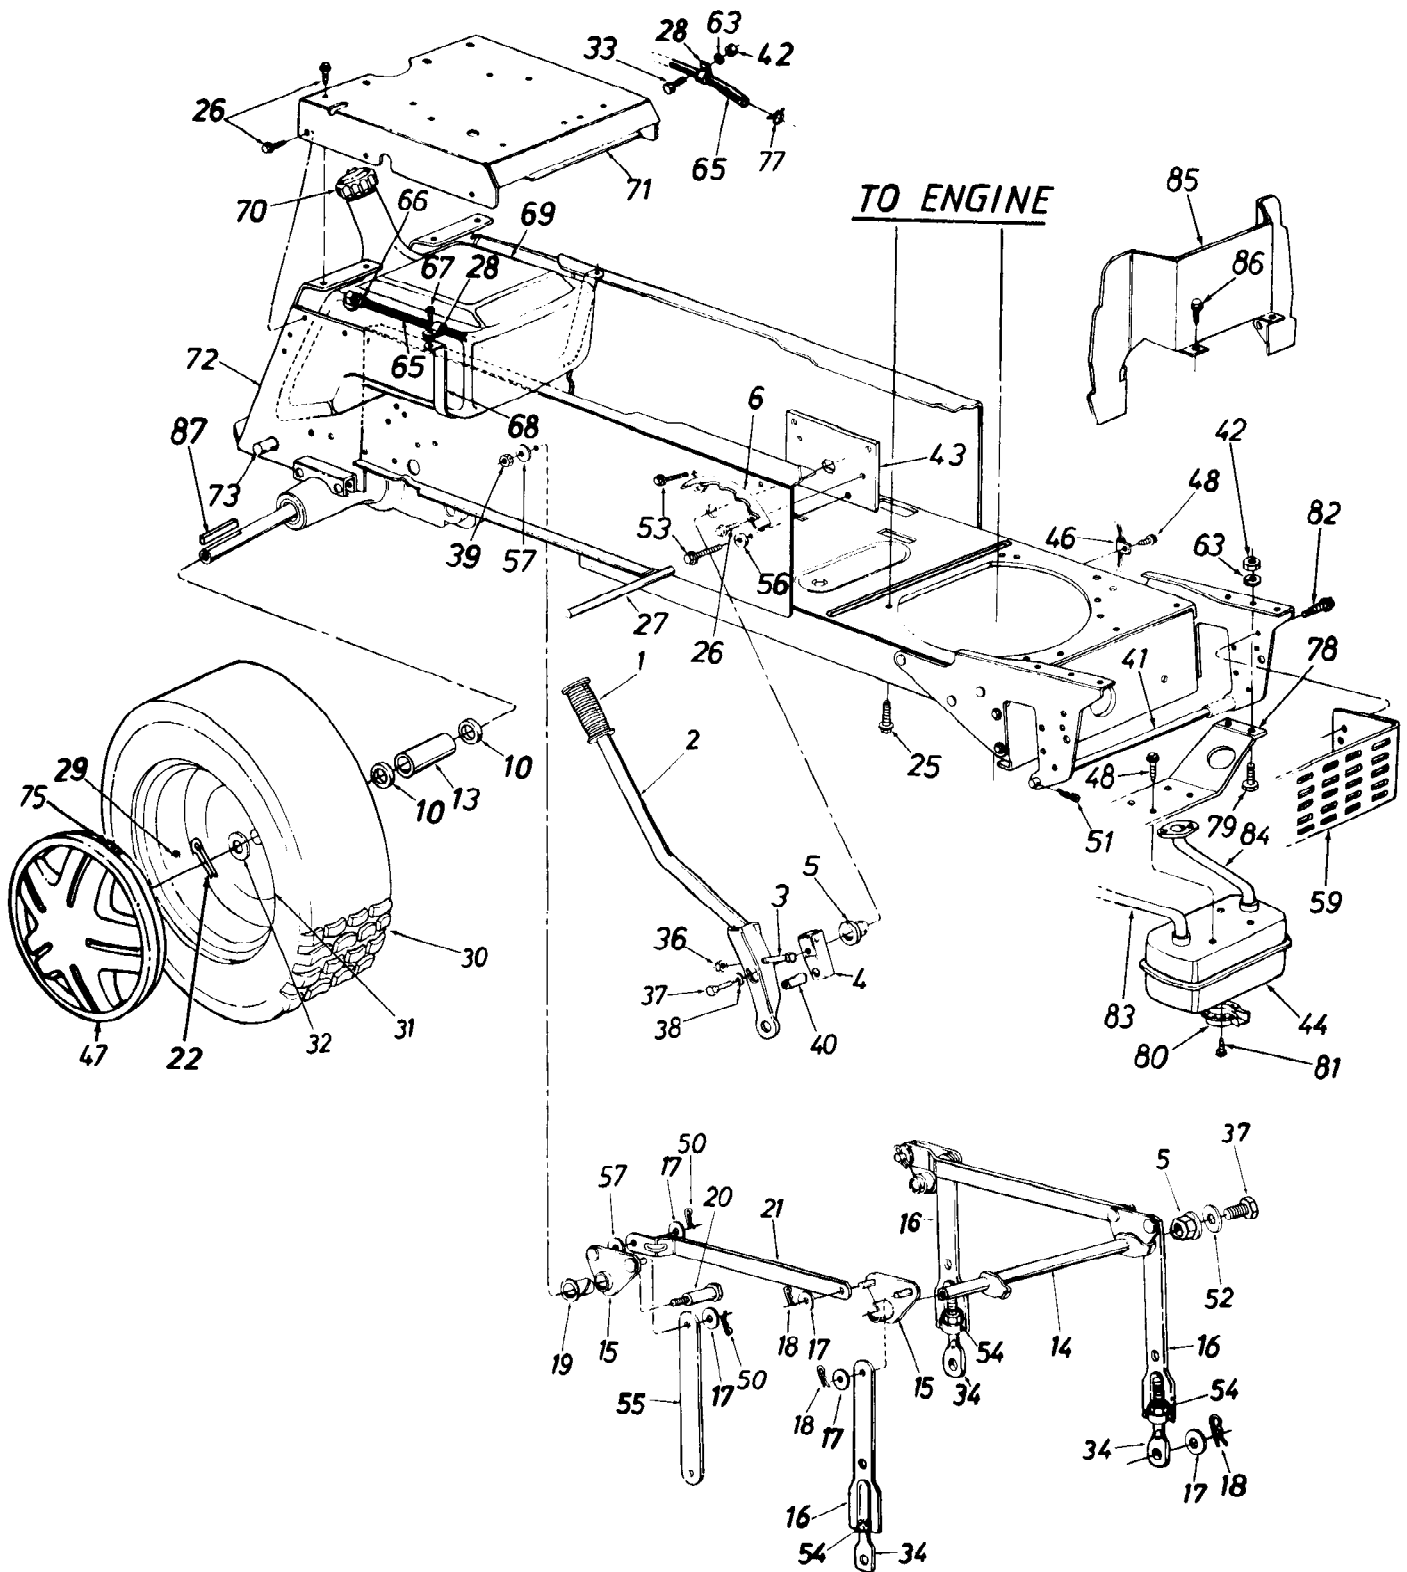

144Z836P190 50" Garden Tractor Hydrostatic GT-205 (1994)
Lift Handle And Lift Shaft Assembly

Page 14 of 22

Ref #	Part Number	Qty	S/P/F	Description
1	720-0233	1	S	Grip
2	17282	1	S	Lift Handle Ass'y.
3	710-0442	1	S/F	Hex Bolt 5/16-18 x 1.5" Lg.
4	748-0274A	1	/P	Lift Shaft Drive
5	741-0225	1	S	Plastic Hex Brg. 5/8" I.D.
6	14231	1	S	Index Brkt. Deck Lift
?7	737-0286	1		Oil Drain Pipe Not shown
?8	751-3001	1		Oil Drain Plug Not shown
10	736-0163	1	S	FI-Wash. 1.03" I.D. x 1.62" O.D.
13	750-0762	1		Spacer 1" I.D. x 1.25" O.D.
14	13889	1		Lift Shaft Ass'y.
15	13895	1		Lift Pivot Brkt. Ass'y.
16	17303	1	S	Adj. Deck Lift Link
17	736-0192	1	S	FI-Wash. 1/2" I.D. x 1.00" O.D. x .090"
18	714-0101	1	S	Hairpin Cotter
19	741-0295	1	S	Nyliner 5/8" I.D. x .88" Lg.
20	738-0445	1	S	Shld. Bolt 5/8" Dia. x .96" Lg. 3/8-16
21	13790	1	S	Connecting Link
22	714-0142	1	/P	Cotter Pin 3/16" Dia. x 1.5" Lg.
25	710-0502A	1	/P	Hex Wash. Hd. Scr. 3/8-16 x 1.25" Lg.
26	710-0726	1	/P	Hex Thd. Rolling Scr. 5/16-18 x .75" Lg.
27	738-0435	1		Running Board Rod
28	726-0272	1	/P	Clamp
29	734-0255	1	S	Air Valve
30	734-1005	1		Rear Wheel Ass'y. Comp.
	734-0322	1		Tire Only
31	734-1015	1		Rear Wheel Rim Only
32	736-0345	1	S	Flat Washer
33	710-0258	1	S	Hex Bolt 1/4-20 x .62" Lg.
34	711-0817	1	S	Eye Bolt Adj. Link 1/2-13 Thd.
36	712-0158	1	S	Hex Cent. L-Nut 5/16-18 Thd.
37	710-0237	1	/P/F	Hex Bolt 5/16-24 x .62" Lg.
38		1		UNKNOWN
39	712-0181	1	S	Hex Top L-Nut 3/8-16 Thd.
40	732-0369	1	S	Compression Spring
41	738-0777	1	S	Deck Connecting Rod
42	712-0287	1	S/F	Hex Nut 1/4-20 Thd.
43	14170	1	S	Index Brkt. Reinforcement Plate
44	751-0557	1	S	Muffler
46	726-0273	1		Mounting Clamp
47	734-1785	1	S	Hub Cap
48	710-0599	1	/P	Hex Wash. Hd. TT-Tap Scr. 1/4-20 x .5" Lg.
50	714-0111	1	S	Cotter Pin .09 Dia. x 1.0" Lg.
51	714-0149B	1	S	Int. Cotter Pin
52	736-0231	1	S	Flat Wash. .34" I.D. x 1.12" O.D. x .125"
53	710-0600	1	/P	Hex Wash. Hd. AB-Tap Scr. 5/16-24 x .5" Lg.
54	712-0206	1	S	Hex Nut 1/2-13 Thd.
55	14399	1	S	Deck Link
56	736-0264	1	S	FI-Wash. .344" I.D.
57	736-0219	1	S	Bell-Wash. .4" I.D. x 1.13" O.D.
59	783-0023	1	S	Heat Shield
63	736-0329	1	S/F	L-Wash. 1/4" I.D.
65	751-0535-46