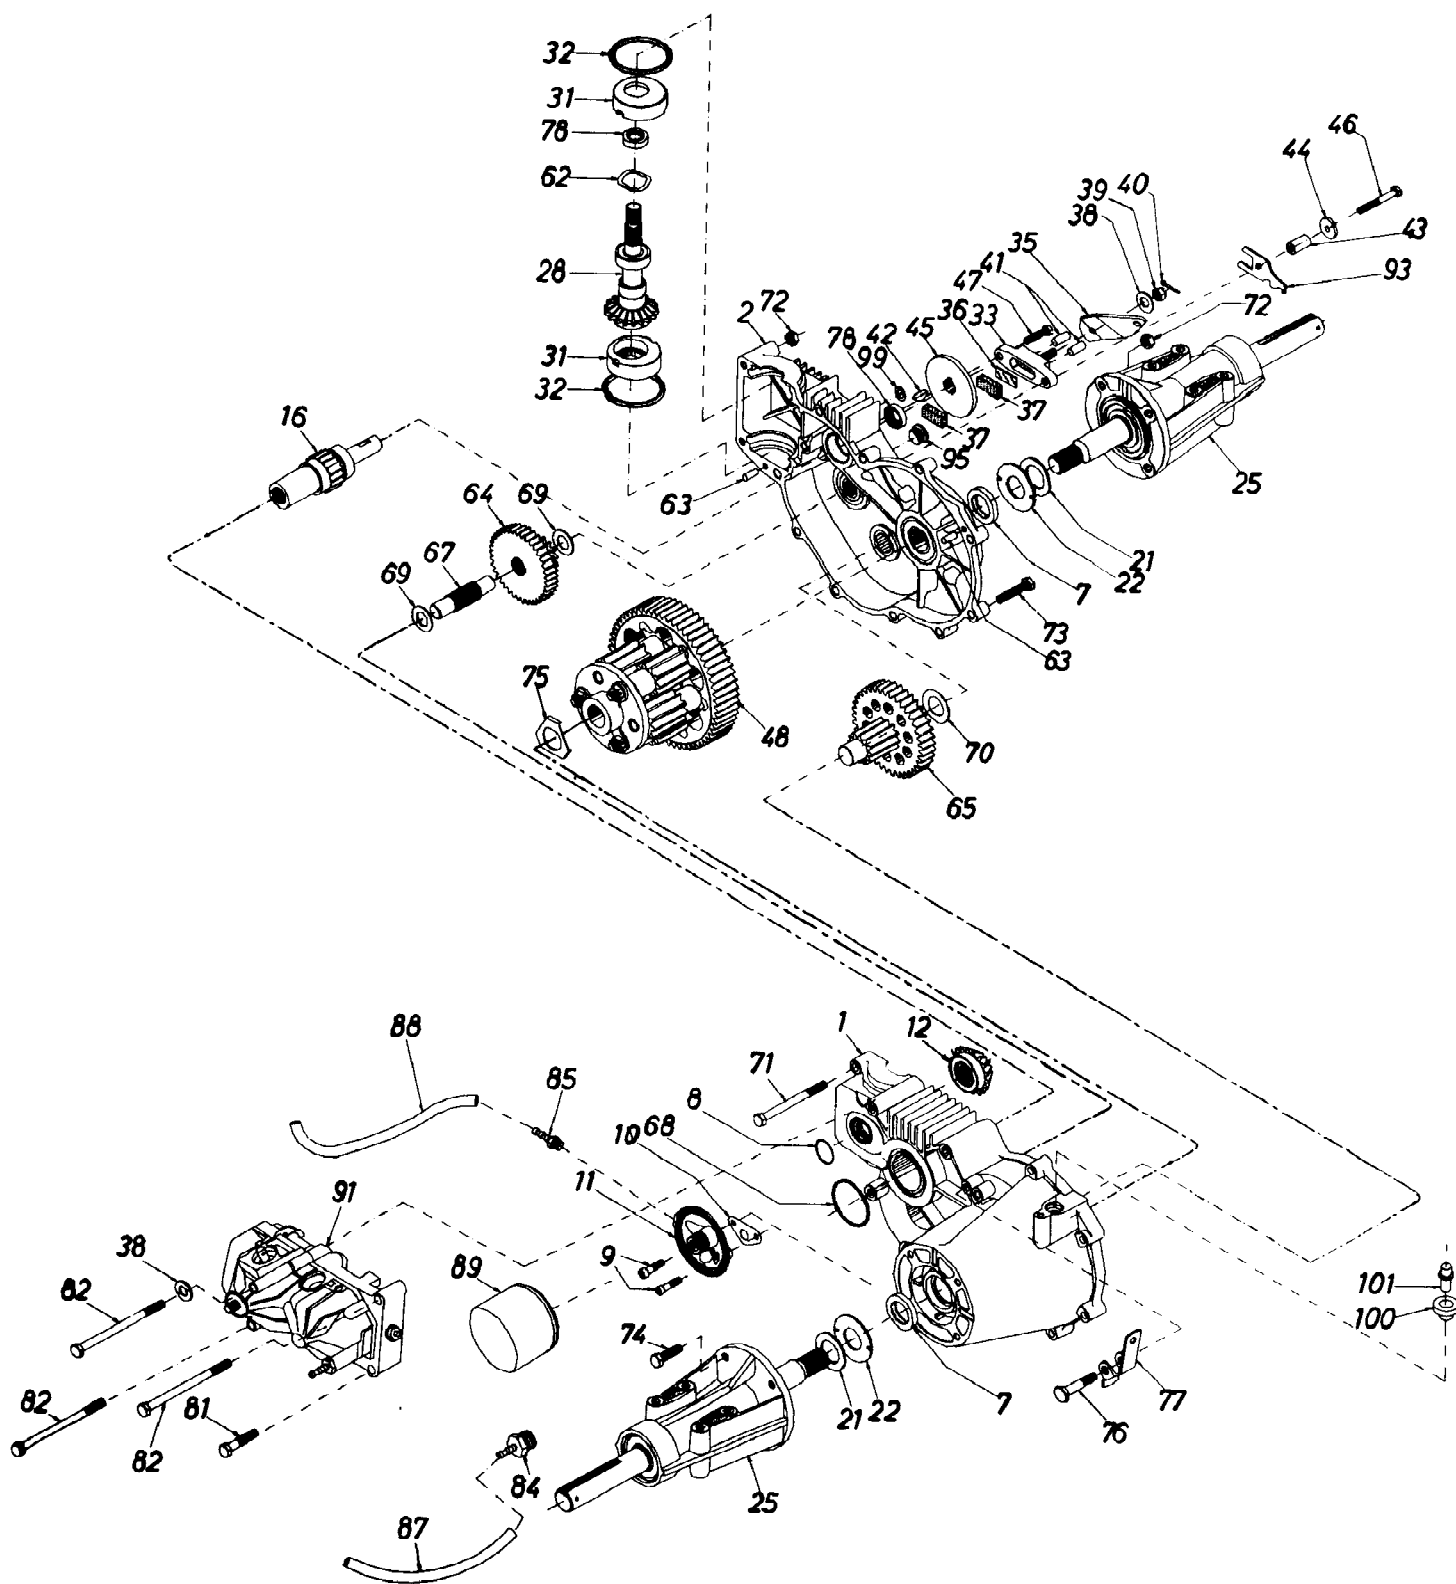

144Z836P190 50" Garden Tractor Hydrostatic GT-205 (1994)
Hydrostatic Transmission

Page 11 of 22

Ref #	Part Number	Qty	S/P/F	Description
1	HG-52881	1		Housing - L.H. Ass'y.
2	HG-52879	1		Housing - R.H. Ass'y.
7	HG-44782	2		Oil Seal .984" x 1.5" x .25"
8	HG-50070	1		Quad Ring
9		2		1/4-20 x 1
10	HG-44920	1		Filter Base Gasket
11	HG-70053	1	/P	Filter Base Ass'y.
12	HG-62876	1		Pinion Ass'y.
16	HG-62877	1		Brake Shaft Ass'y.
21	HG-44805	2		Washer, 1.0" x 1.63" x .08"
22	HG-44806	2		Washer, 1.0" x 2.06" x .09"
25	HG-82888	2	S	Axle Mounting Horn Ass'y.
28	HG-70054	1		Input Ass'y.
31	HG-44800	2		Ret. Bearing
32	HG-44802	2		O-Ring 2-1/2" O.D.
33	HG-62589	1	/P	(Sub) Brake Yoke Ass'y.
35	HG-44094	1	/P	Brake Arm
36	HG-44134	1	S	Puck Plate
37	HG-44132	2	S	Brake Puck
38	HG-44130	2	S	Washer, 7/16" x 7/8" O.D. x .060 H.T.
39	HG-44142	1	S	Nut, Castle 5/16-24 PL
40	HG-44101	1	S	Cotter Pin
41	HG-44127	2	S	Brake Actuating Pin
42	HG-44143	1	S	Hi-Pro Key 3/16" x 5/8"
43	HG-23711	1		Torsion Spring Spacer
44	HG-44278	1		Washer 7/8 O.D. x .260 I.D. x 1/8
45	HG-44090	1	S	Disc Brake
46	HG-44300	1		Bolt 1/4-20" x 2 W/Nylok Gr. 5
47	HG-44433	1		Bolt 1/4-20" x 1 W/Nylok Gr. 5
48	HG-62834	1		Differential Ass'y.
62	HG-44843	1		Wave Washer
63	HG-44757	2		Dowel Pin
64	HG-44776	1		Reduction Gear 14T-38T
65	HG-70051	1		Final Drive Pinion Ass'y.
67	HG-44779	1		Jack Shaft
68	HG-44781	1		O-Ring
69	HG-44795	2		FI-Wash. 5/8" I.D. x 1-5/32" O.D. Ht.
70	HG-44794	1		FI-Wash. 7/8" I.D. x 1-1/2" O.D. Ht.
71	HG-44827	2		Hex Bolt H.D. 5/16-18" x 3-1/2"
72	HG-43064	4		Hex Lock Nut 5/16-18" 2-Way Plt.
73	HG-44841	11		Hex Bolt 5/16-18" x 1-1/2" Gr. 5 Plt.
74	HG-45089	7		Hex Bolt 5/16-18" x 1
75	HG-44880	1		Differential Washer .050
76	HG-44785	1		Shld. Bolt
77	HG-44786	1		Freewheel Actuating Arm
78	HG-44761	2	S	Oil Seal .625" x 1.0" x .25"
81	HG-43084	1		Hex Bolt 5/16-18" x 1-3/4"
82	HG-44820	3		Hex Bolt 5/16-18" x 4-1/2"
84	HG-50009	1		SAE Port Straight Fitting 7/8"
85	HG-50010	1		SAE Port Straight Fitting 7/16"
87	HG-50011	1		Hose, 8-1/2" Long
88	HG-50012	1		Hose 10-1/2" Long
89	HG-50037